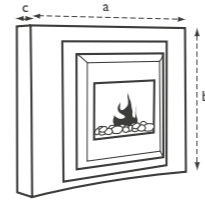

WALL MOUNTED SUITES

Add 150mm to size b if using floor standing suite

Page	Name	a	b	c
15	Ador	1200	610	255
16	Jaeger 600	1100	775	250
16	Jaeger 1360	1360	550	255
16	Jaeger 1020	1020	625	255
18	Luma 1200	1200	610	255
18	Luma 1360	1360	555	255
18	Luma 900	880	610	255