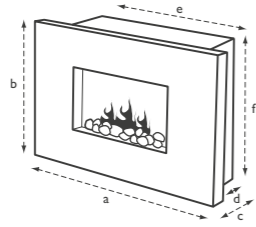

WALL MOUNTED FIRES

Page	Name	a	b	c	d	e	f
8	Omniglide® 600	745	745	185	160	605	725
9	Omniglide® 1300	1460	515	190	160	1350	505
10	Omniglide® 900	1050	560	190	160	920	505
11	Verada	825/1000	640	185	160	520	560
12	Corello	825/1000	590	170	120	520	545
13	Blazer	660	580	185	160	530	565
13	Atlanta 4	660	580	185	160	530	565