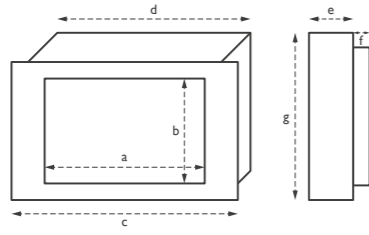

GOTHAM FIRES

Page	Name	a	b	c	d	e	f	g
4	Gotham 600	604	500	700	605	160	20	730
5	Gotham 750	754	650	850	755	160	20	875
6	Gotham 900	904	280	1000	905	160	20	500
7	Gotham 1300	1304	280	1400	1305	160	20	500