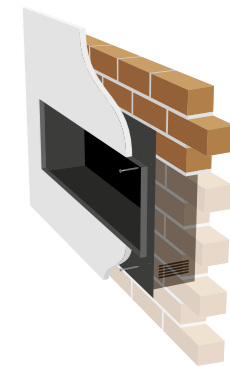

GOTHAM 750

- Cinderwood log effect with radiant burn
- Thermostatically controlled 750W/1500W concealed fan heater
- OmniGlide 2 position front glass with dimmable LED flame effect
- iOS & Android app advanced features (download required)
- Manual keypad & optional Flamerite control tablet
- Frameless
- Inset wall mounted
- Visible burn area h:650 w:754