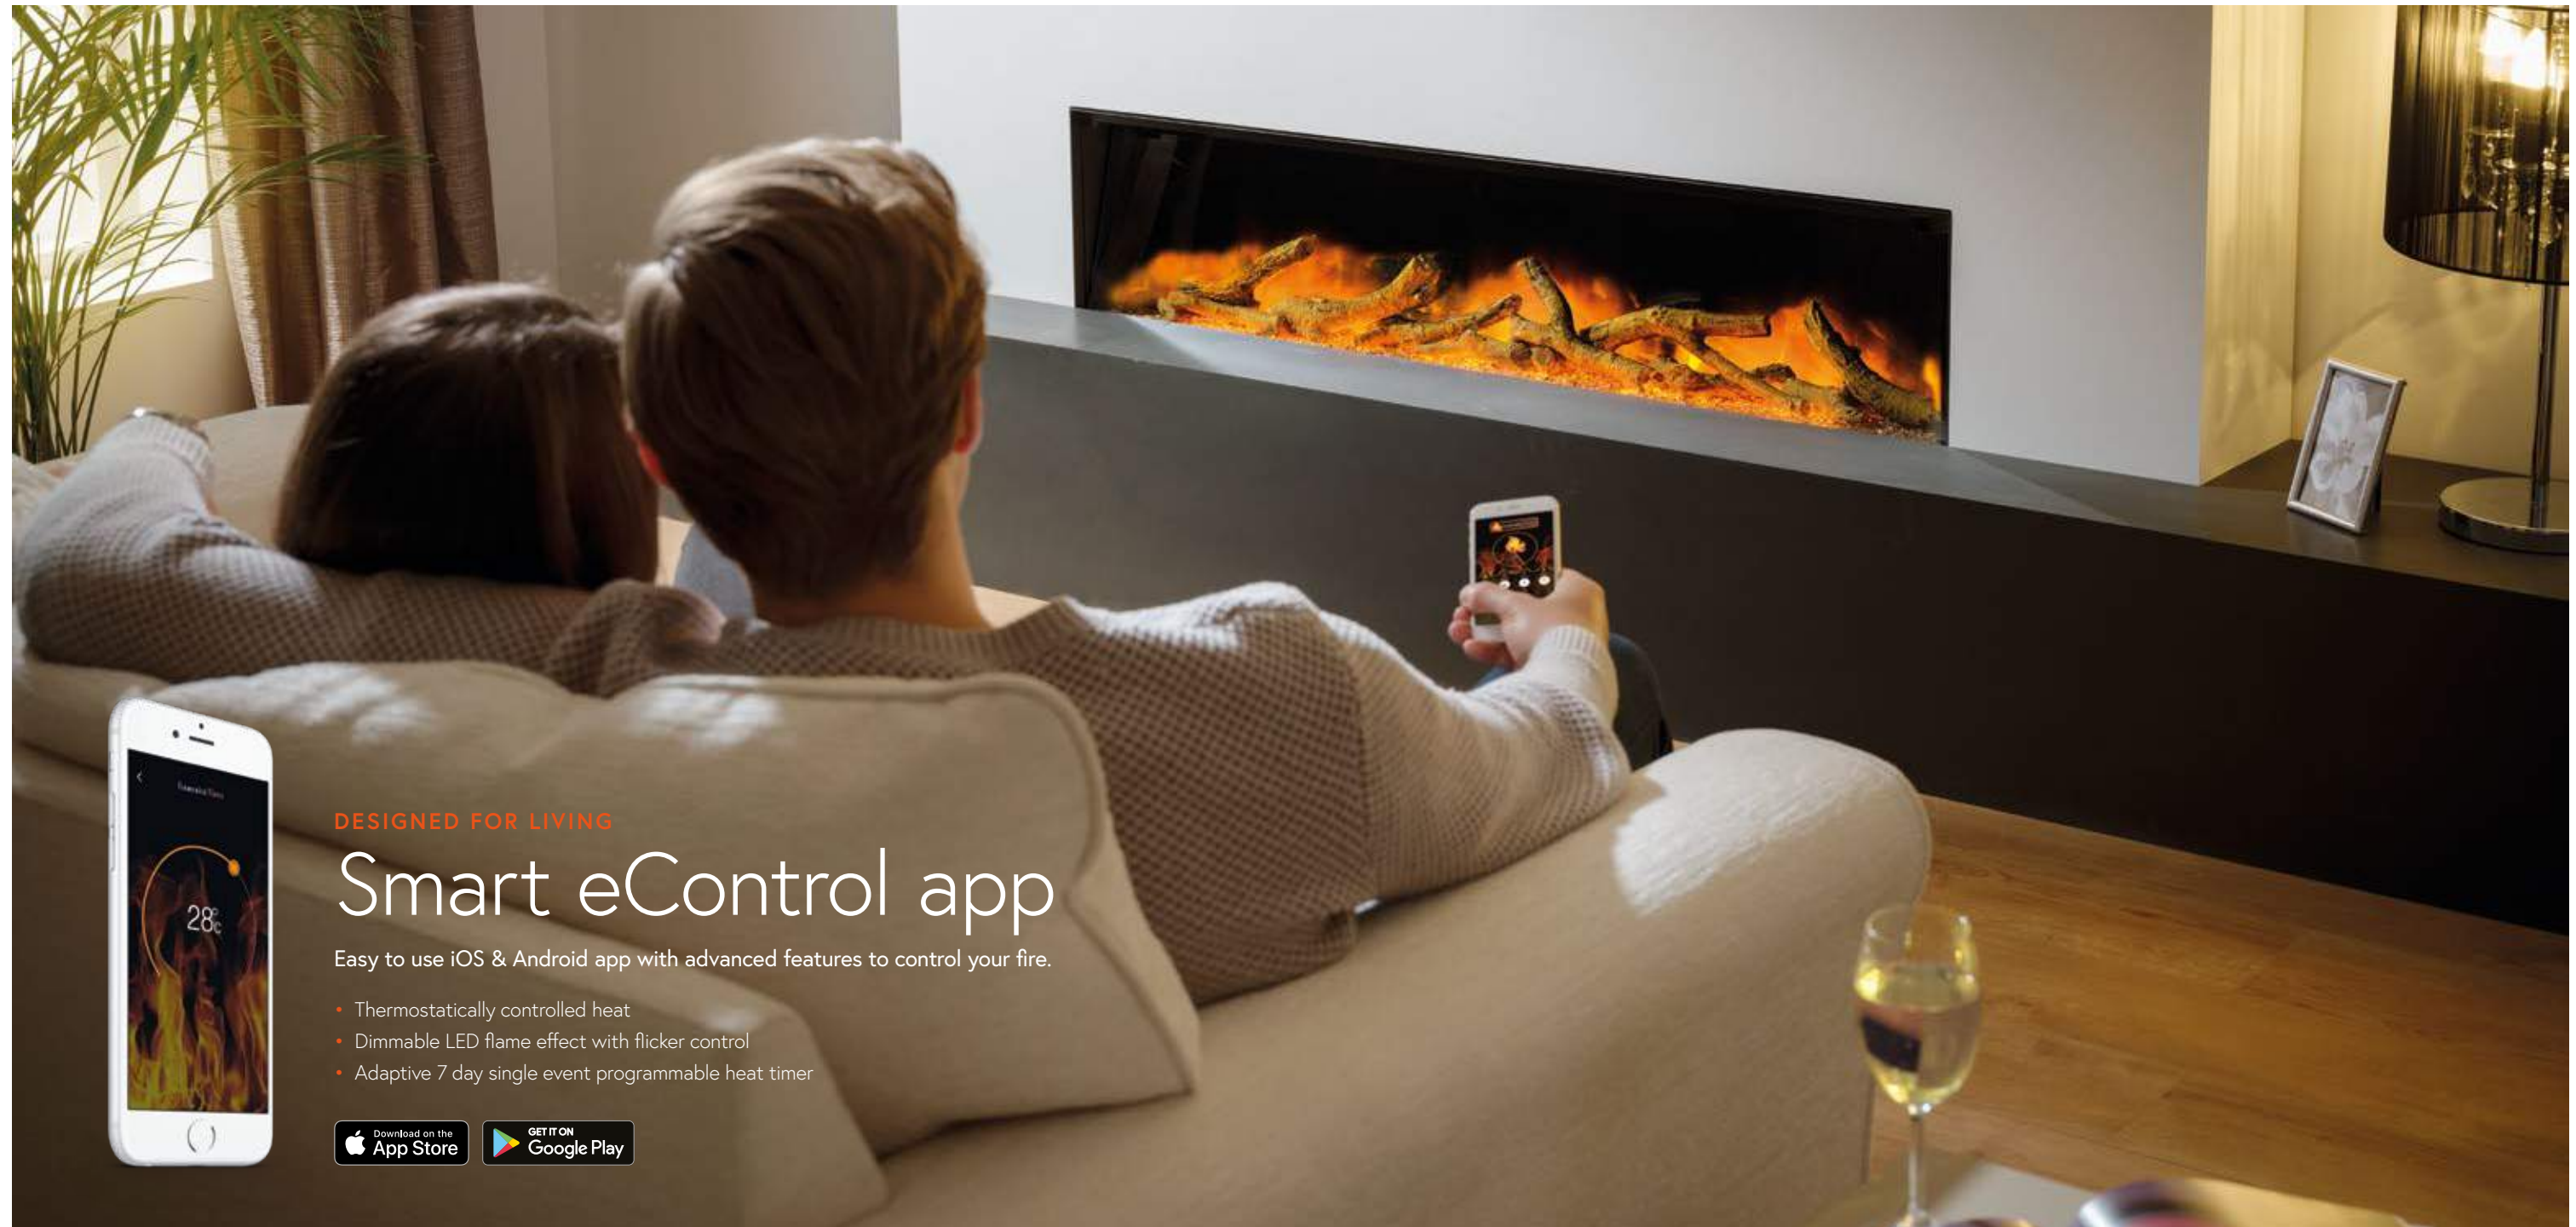

Energy efficient LED fires

SMART eControl

Easy to use iOS & Android app with advanced features to control your fire.

OMNIGLIDE®

A tilting glass panel that enhances the flame picture creating infinity depth, encloses the fuel bed and conceals the heater.

RADIAFlame^{3D}

A strong and radiant flame image with a deep fuel reflection.

NTRAFlame^{3D}

A warm and lively flame image with a deep fuel reflection.

SOLARFlare^{3D}

A fully enhanced and rich projected flame image.

CinderWOOD

A log fuel effect featuring a realistic and internal radiant burn at the heart of your fire.

CONTENTS

Wall mounted fires	04-13
Wall mounted suites	14-19
Floor standing suites	20-33
Hearth inset fires, cast & stove	34-49
Specifications	50-51

DESIGNED FOR LIVING

Smart eControl app

Easy to use iOS & Android app with advanced features to control your fire.

- Thermostatically controlled heat
- Dimmable LED flame effect with flicker control
- Adaptive 7 day single event programmable heat timer